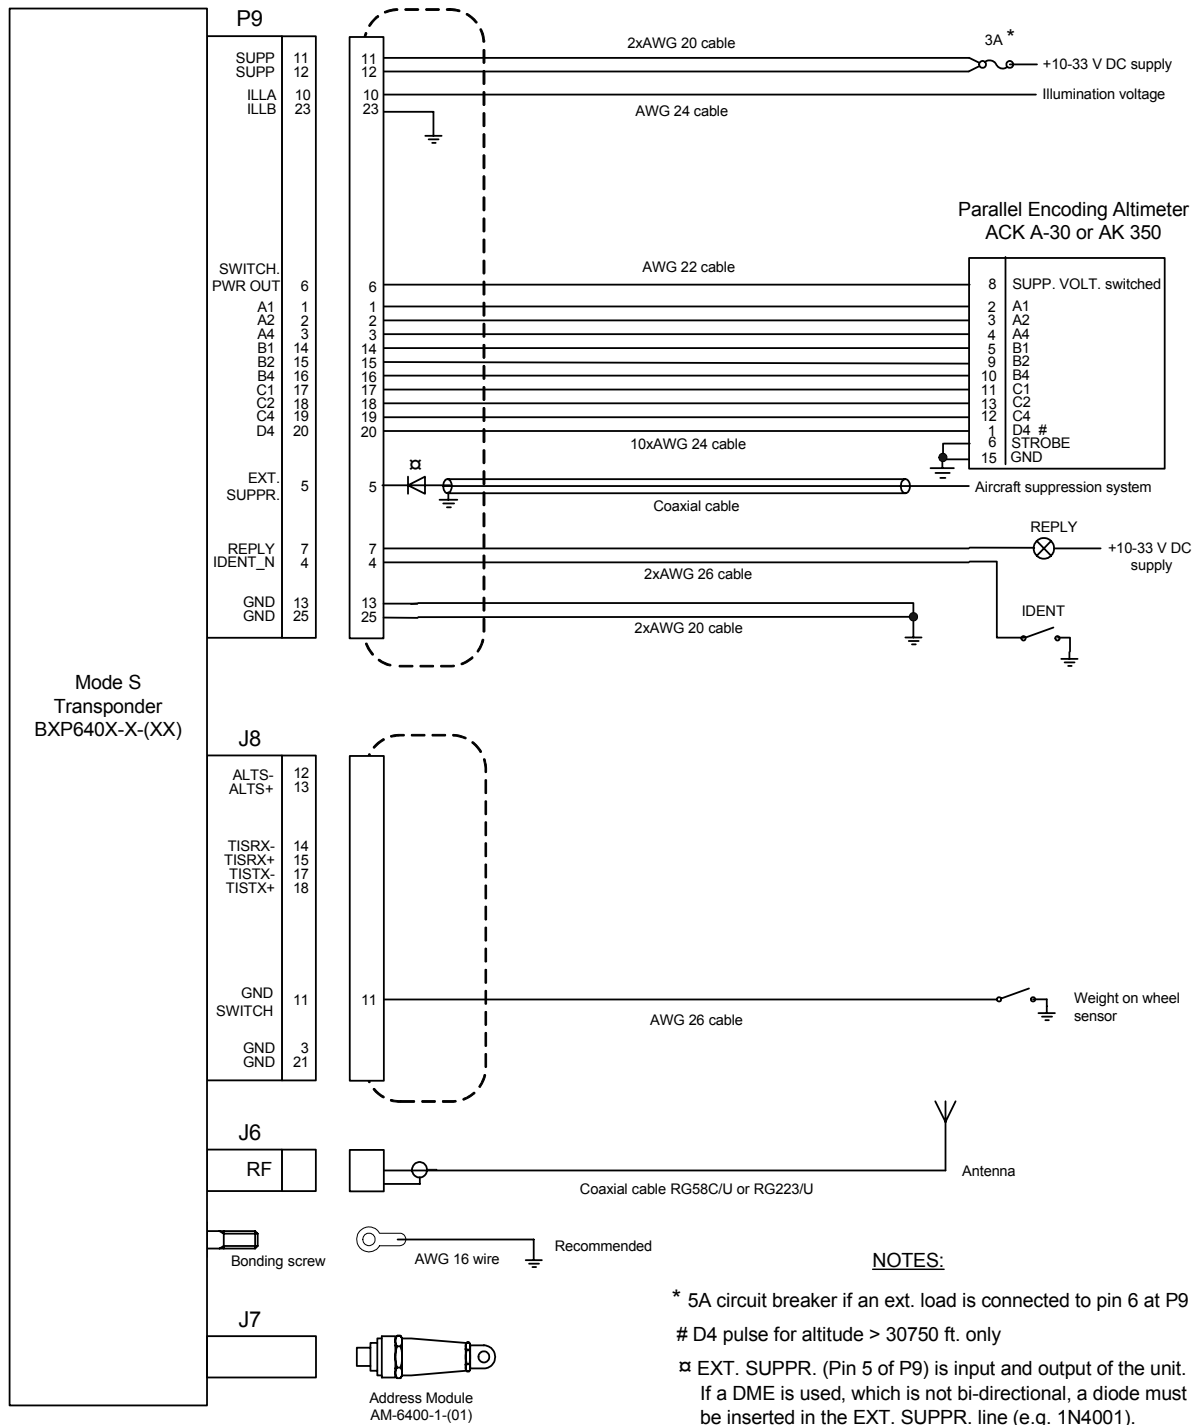

BXP640X-X-(XX)

Standard cabling BXP640X-X-(XX) with ACK A-30 or AK 350