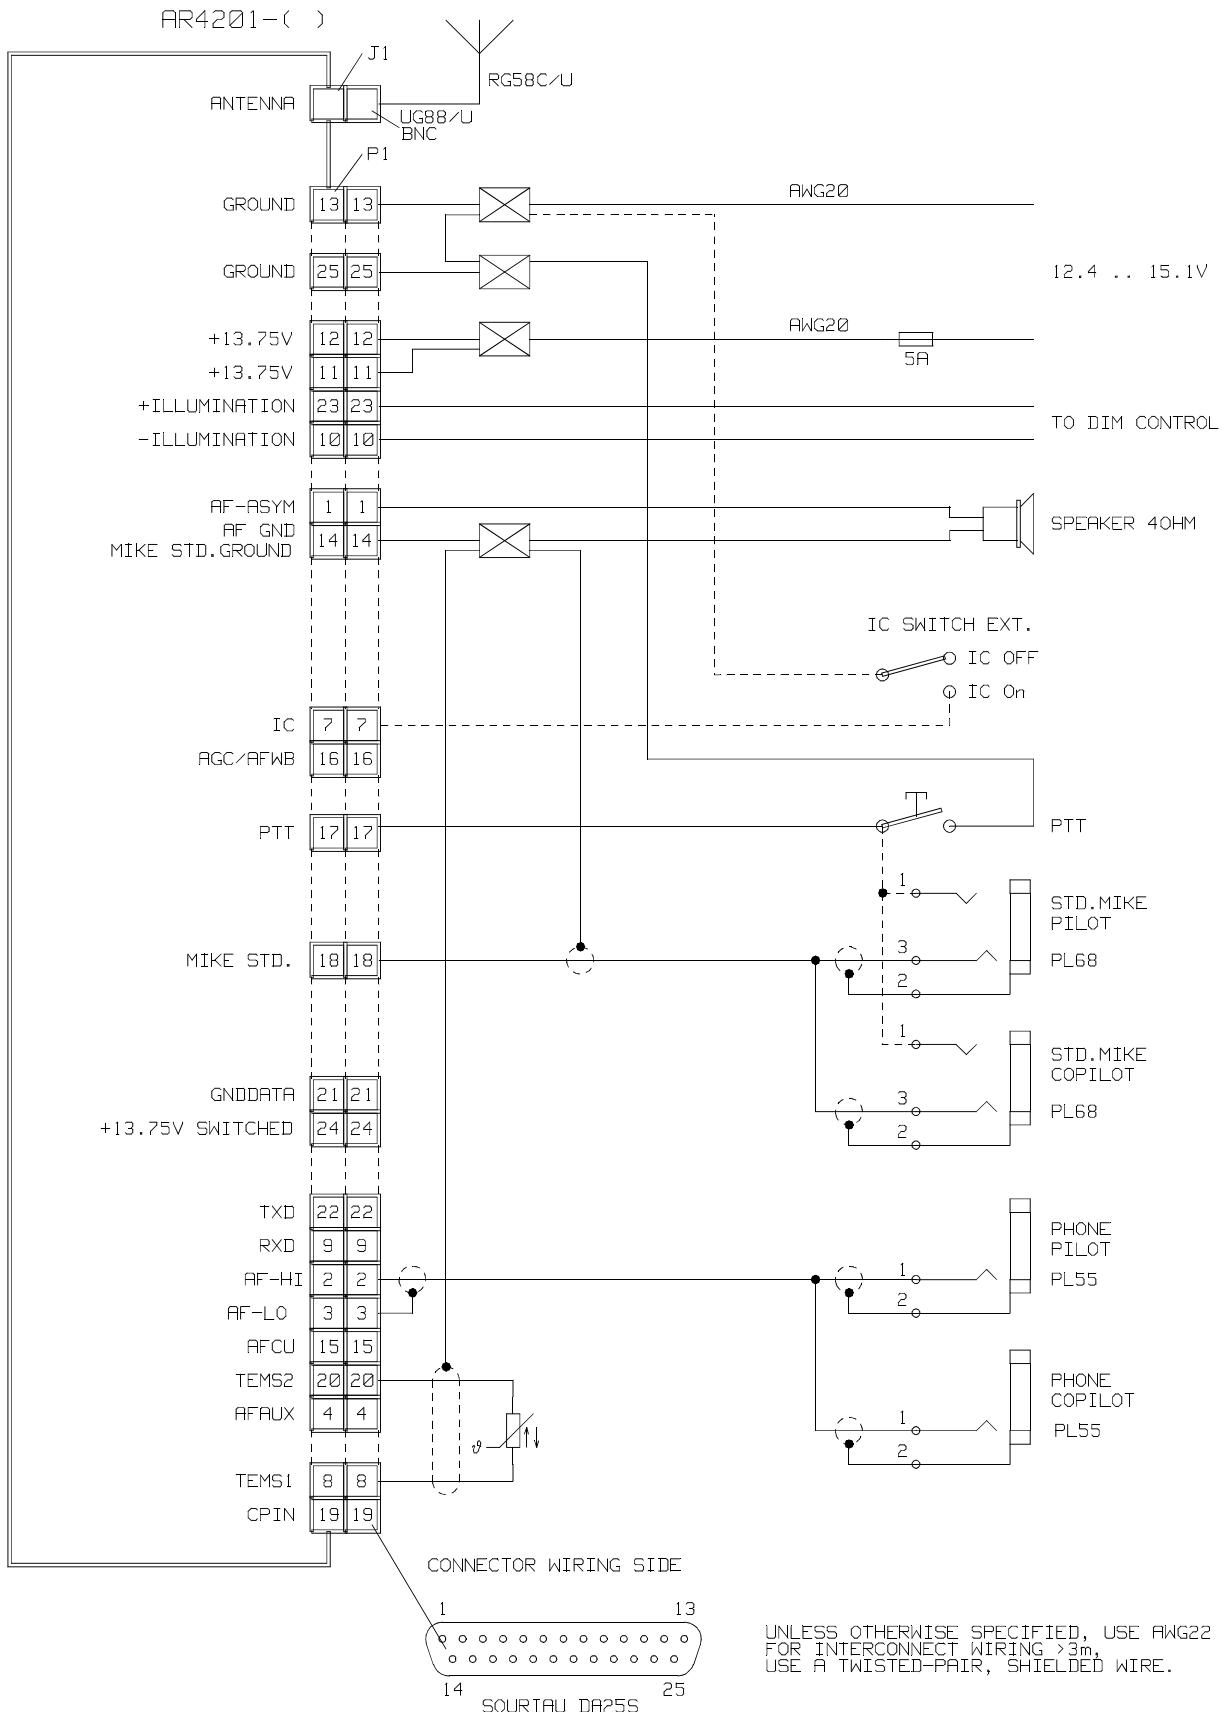

## INSTALLATION AND OPERATION

AR 4201 - ( )

Fig. 2-5 Interwiring of the VHF transceiver with standard mike