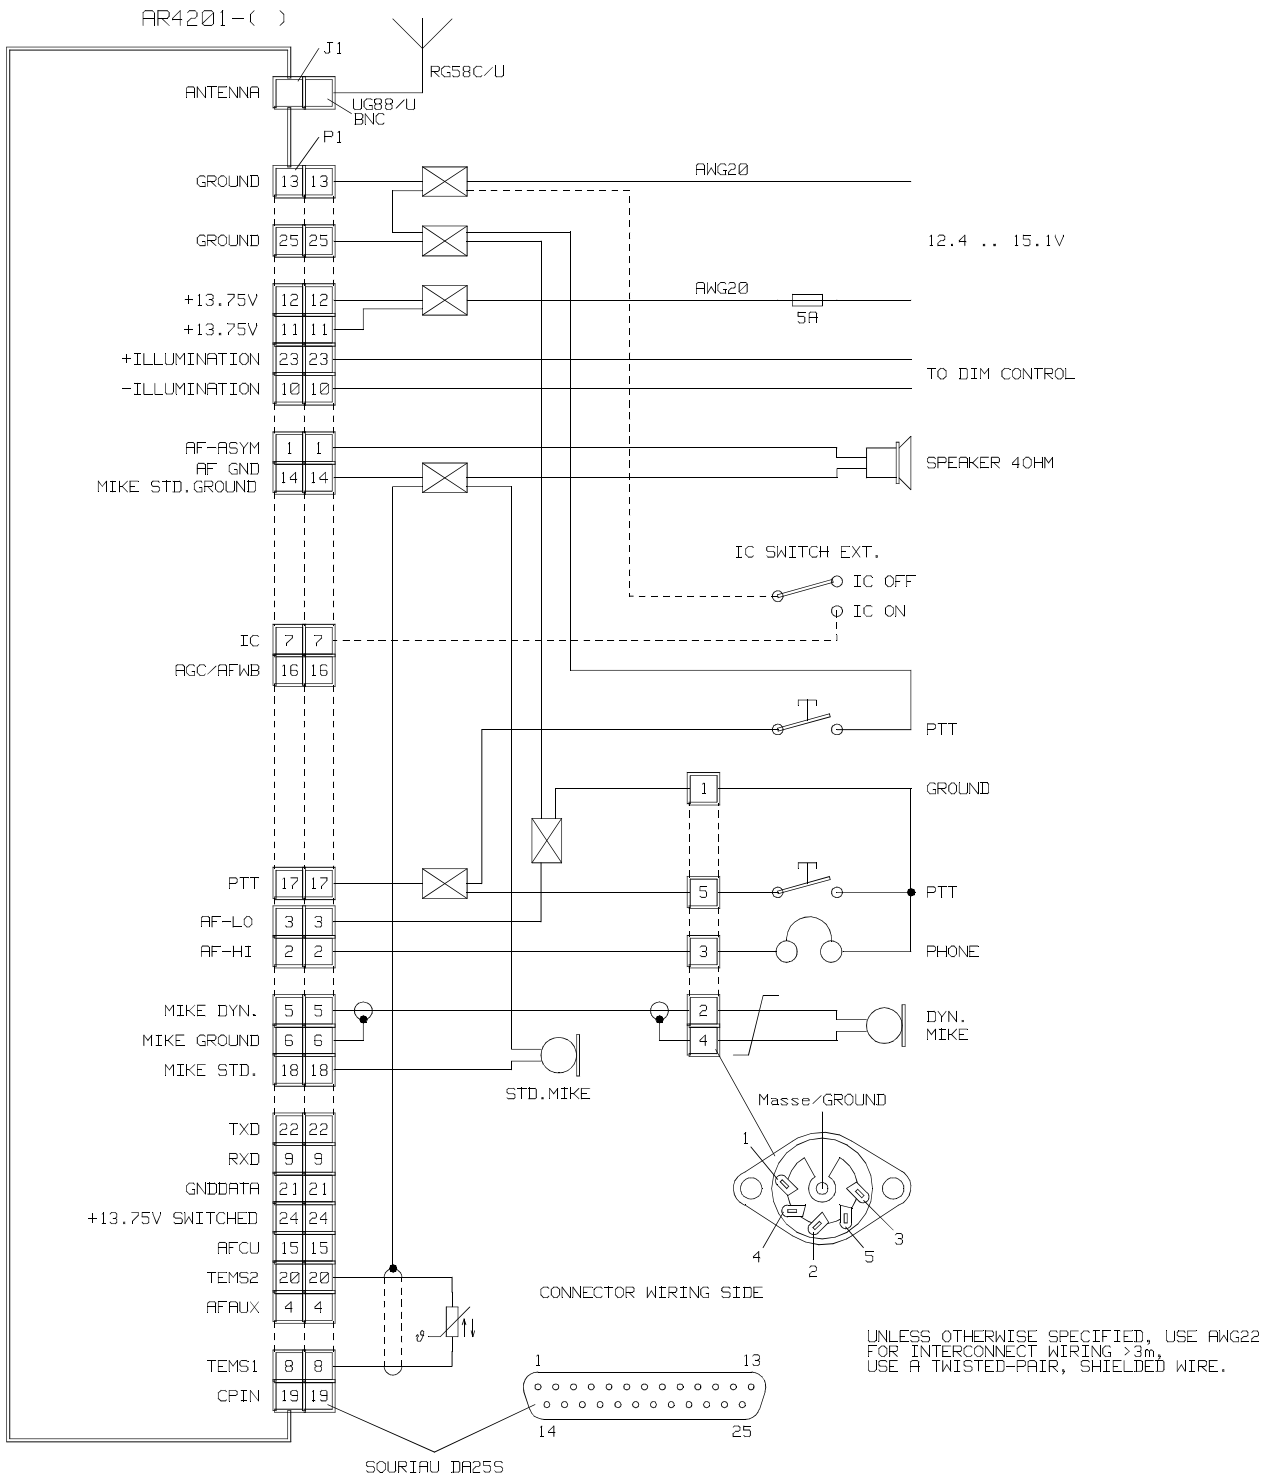

## INSTALLATION AND OPERATION

AR 4201 - ( )

Fig. 2-4 Interwiring of the VHF transceiver with dynamic mike